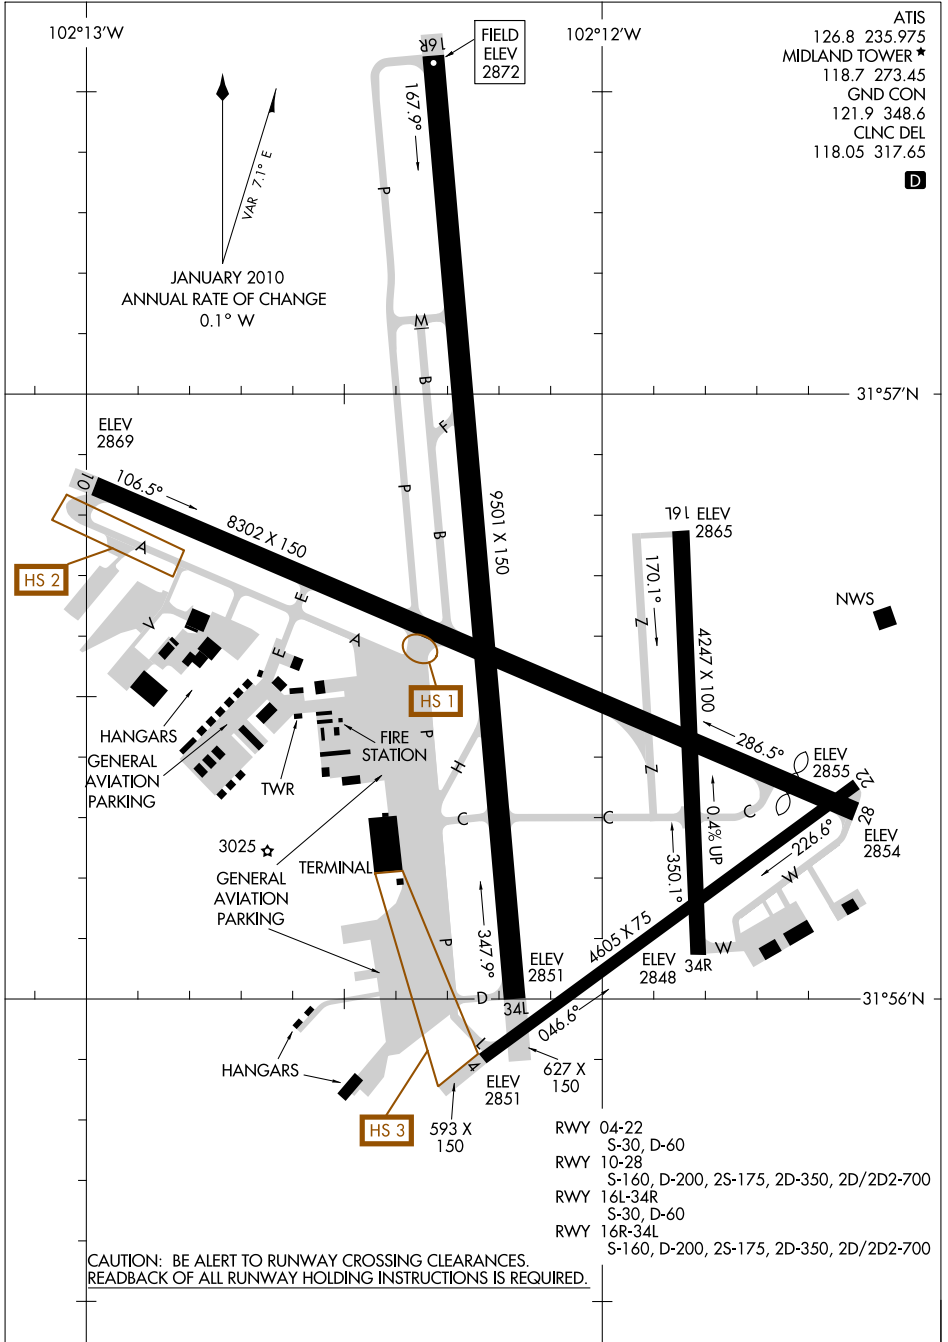

# AIRPORT DIAGRAM

AL-258 (FAA)

MIDLAND INTL (MAF)  
MIDLAND, TEXAS

ATIS 126.8 235.975  
 MIDLAND TOWER \* 118.7 273.45  
 GND CON 121.9 348.6  
 CLNC DEL 118.05 317.65

D

SC-3, 22 AUG 2013 to 19 SEP 2013

SC-3, 22 AUG 2013 to 19 SEP 2013

# AIRPORT DIAGRAM

MIDLAND, TEXAS  
MIDLAND INTL (MAF)